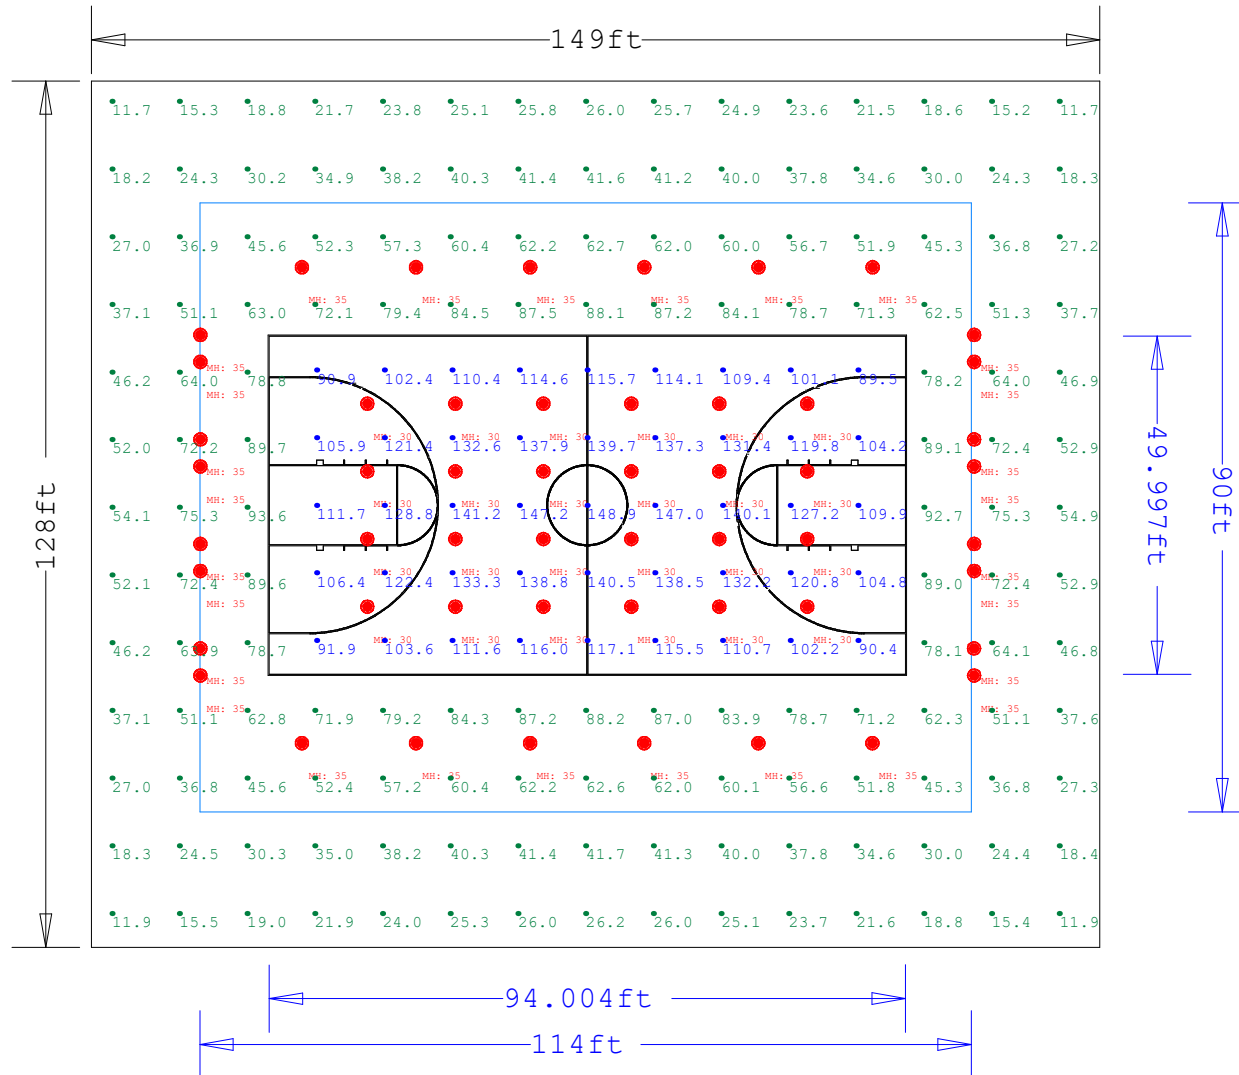

Indoor Lighting Design

Basket Ball Court

mySupplier.com

5935 Shiloh Road E.
Suite 400, Alpharetta
GA 30005

www.mysupplier.com