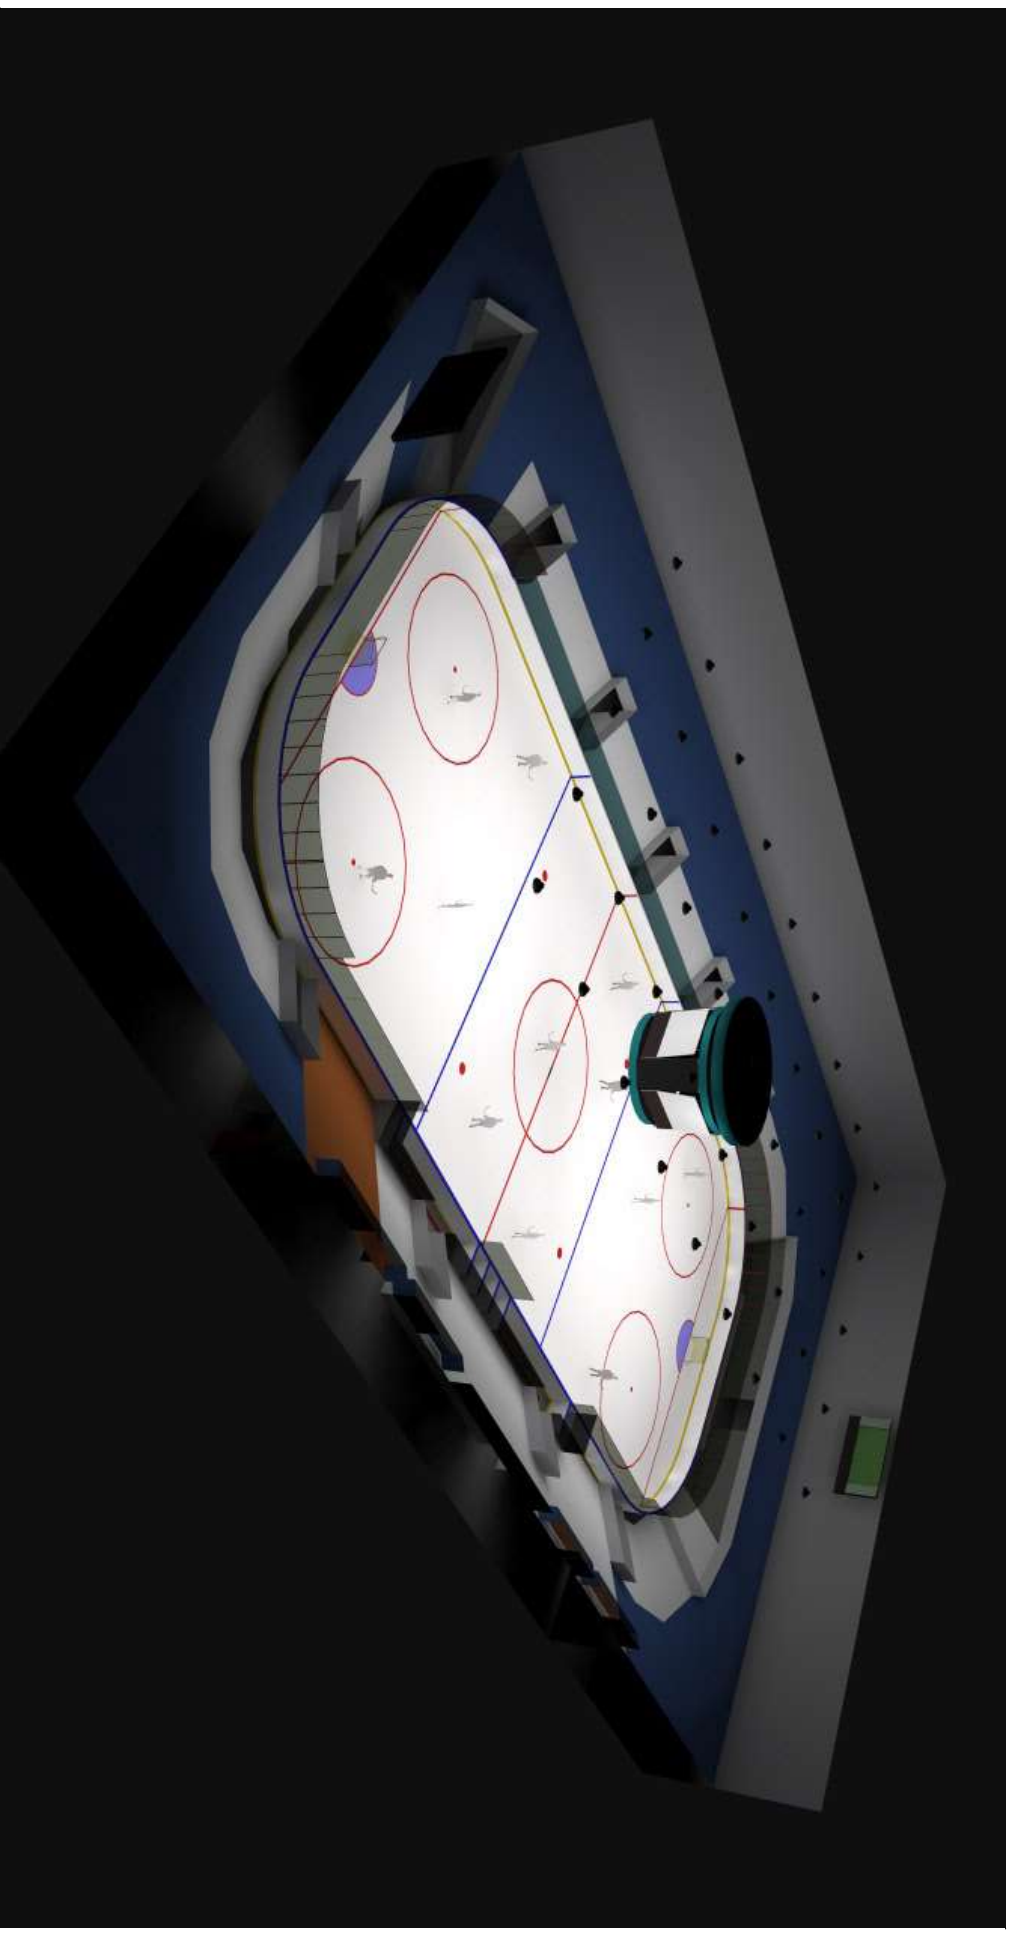

Hockey Rink

Mounting Height: 35' 4"

mySupplier.com

5935 Shiloh Road E.
Suite 400, Alpharetta
GA 30005

www.mysupplier.com

mysupplier