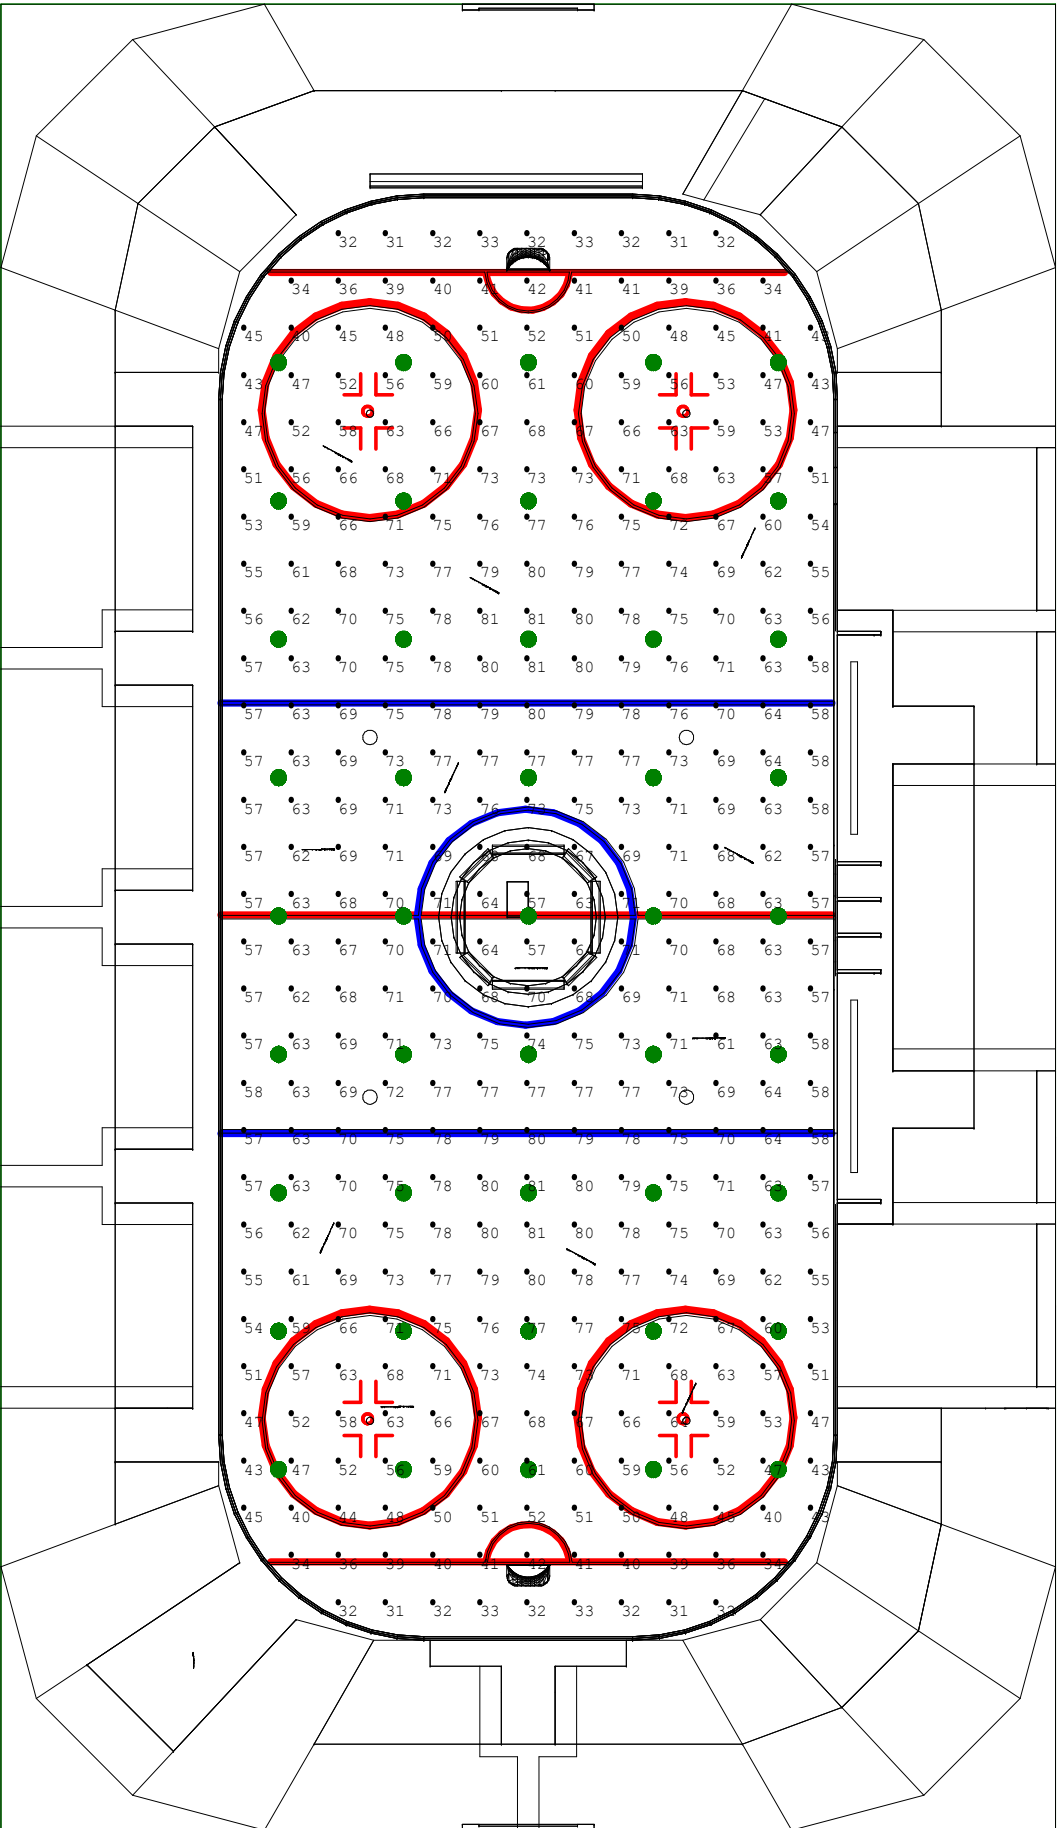

Hockey Rink

Mounting Height: 35' 4"

mySupplier.com

5935 Shiloh Road E.
Suite 400, Alpharetta
GA 30005

www.mysupplier.com

mysupplier

Luminaire Schedule				LLF	Lum. Watts
Symbol	Qty	Label	Description		
●	45	PI-HBWR-240W-50K-UNV	Prodigy Lighting, 240W HBWR LED High Bay, 5000K	0.900	240

Numeric Summary						
Label	CalcType	Units	Avg	Max	Min	Min/Max
Hockey Rink	Illuminance	Fc	61.92	81	31	0.38

Hockey Rink

Mounting Height: 35' 4"

mysupplier.com

5935 Shiloh Road E.
Suite 400, Alpharetta
GA 30005

www.mysupplier.com

mysupplier

Hockey Rink

Mounting Height: 35' 4"

mySupplier.com

5935 Shiloh Road E.
Suite 400, Alpharetta
GA 30005

www.mysupplier.com

mysupplier

Hockey Rink

Mounting Height: 35' 4"

mySupplier.com

5935 Shiloh Road E.
Suite 400, Alpharetta
GA 30005

www.mysupplier.com

mysupplier

Hockey Rink

Mounting Height: 35' 4"