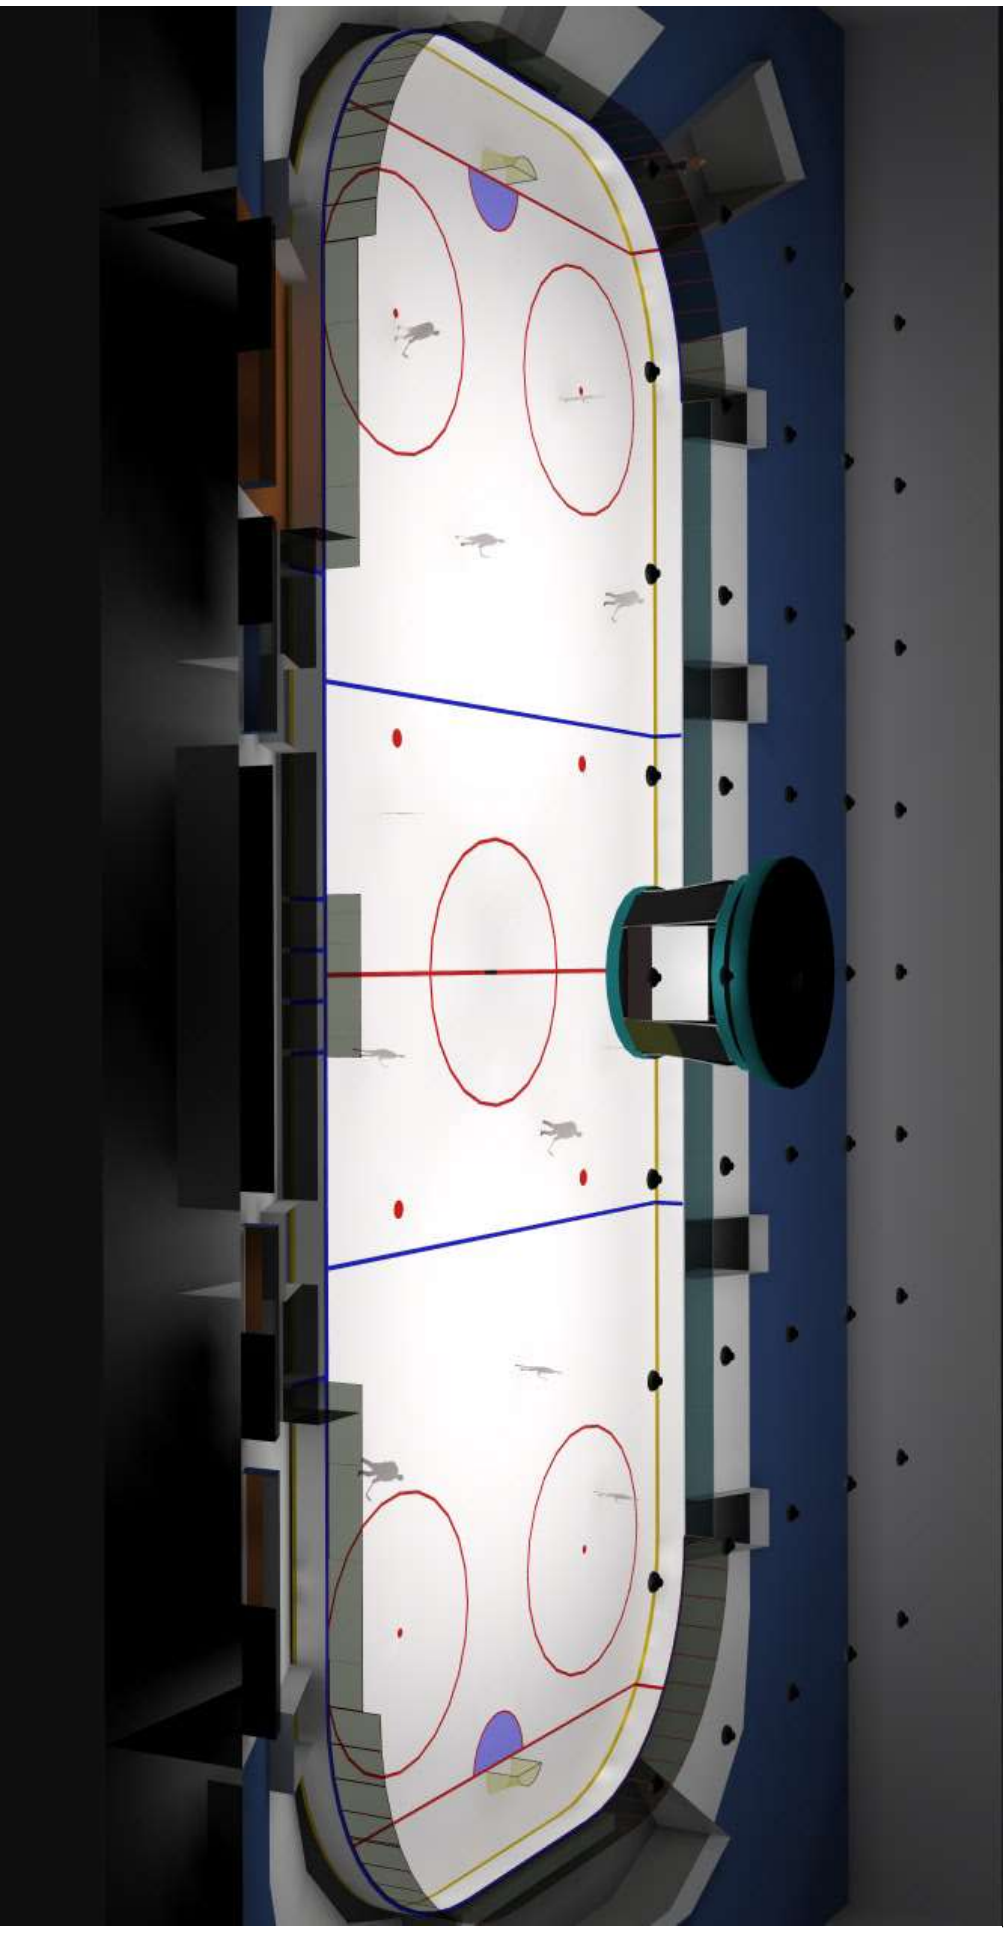

Hockey Rink

Mounting Height: 35' 4"

mySupplier.com

5935 Shiloh Road E.
Suite 400, Alpharetta
GA 30005

www.mysupplier.com

mysupplier