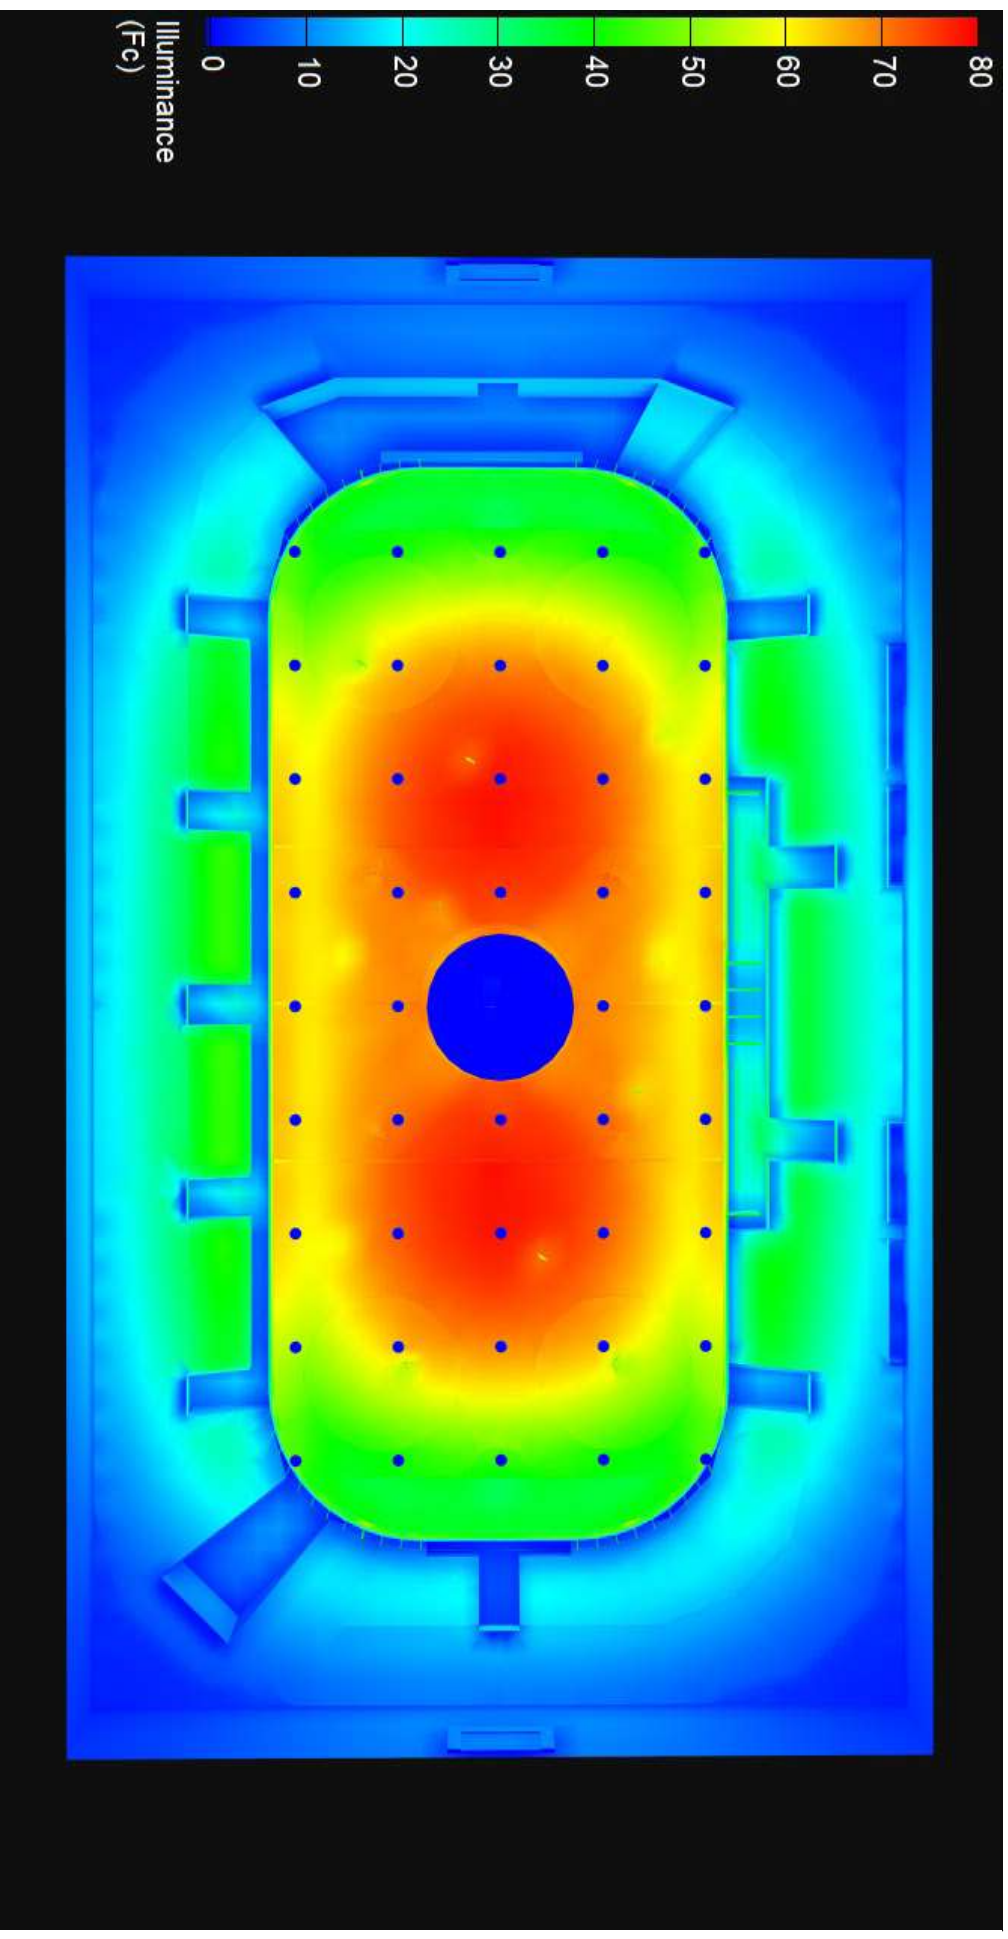

Hockey Rink

Mounting Height: 35' 4"

mySupplier.com

5935 Shiloh Road E.
Suite 400, Alpharetta
GA 30005

www.mysupplier.com

mysupplier

Hockey Rink

Mounting Height: 35' 4"