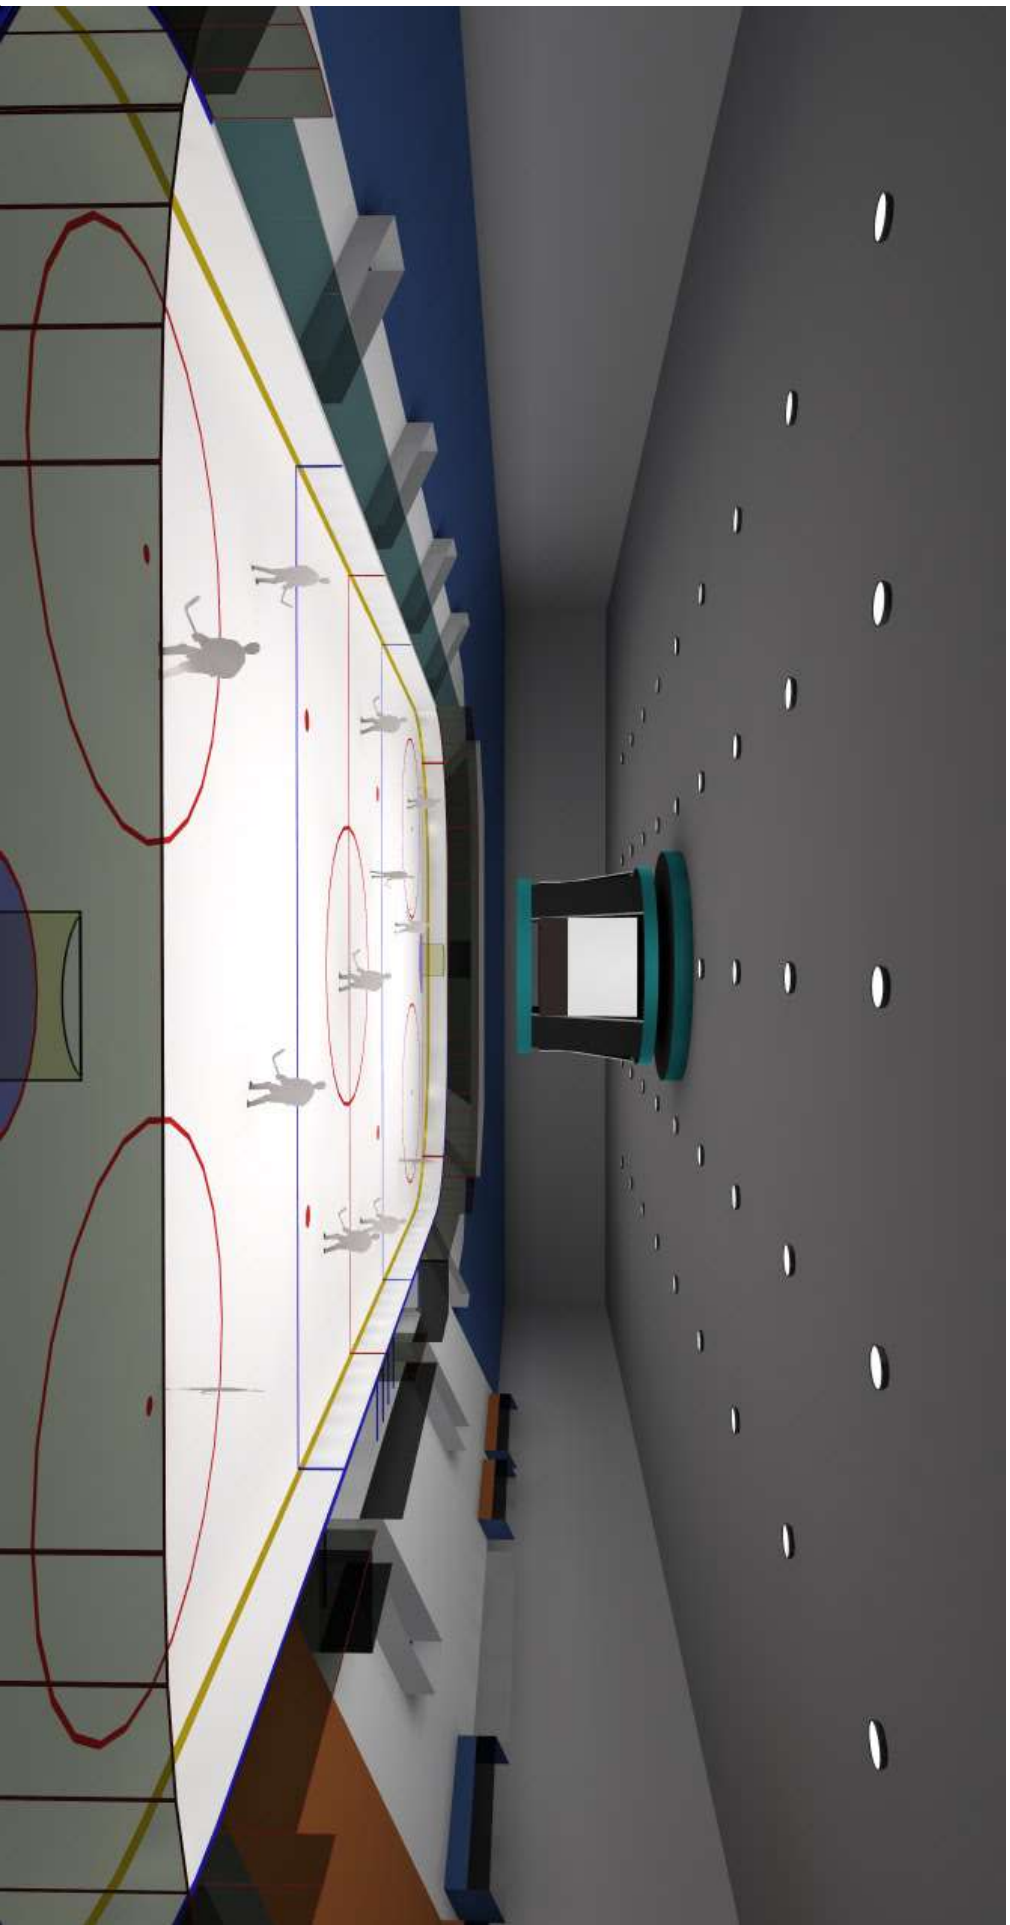

Hockey Rink

Mounting Height: 35' 4"

mySupplier.com

5935 Shiloh Road E.
Suite 400, Alpharetta
GA 30005

www.mysupplier.com

mysupplier