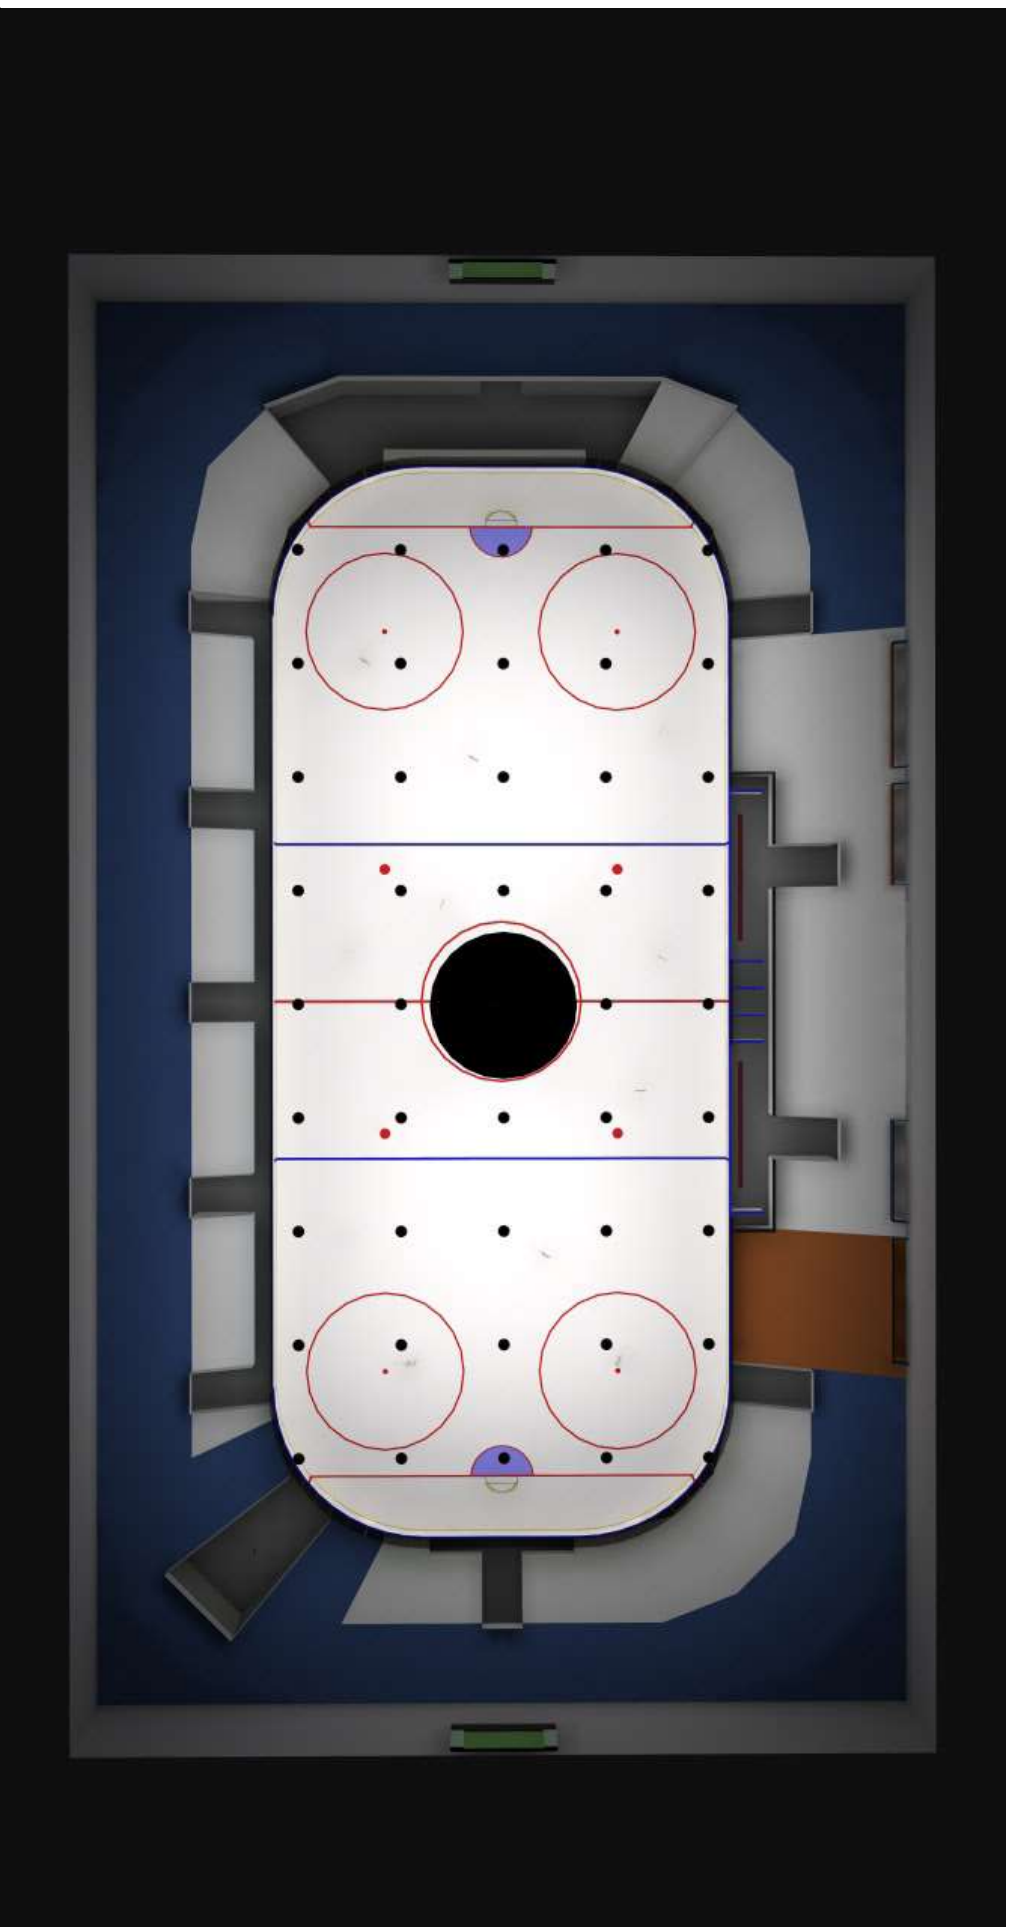

Hockey Rink

Mounting Height: 35' 4"

mySupplier.com

5935 Shiloh Road E.
Suite 400, Alpharetta
GA 30005

www.mysupplier.com

mysupplier

Luminaire Schedule				LLF	Lum. Watts
Symbol	Qty	Label	Description		
●	45	PI-HBWR-240W-50K-UNV	Prodigy Lighting, 240W HBWR LED High Bay, 5000K	0.900	240

Numeric Summary						
Label	CalcType	Units	Avg	Max	Min	Min/Max
Hockey Rink	Illuminance	Fc	61.92	81	31	0.38

Hockey Rink

Mounting Height: 35' 4"

mysupplier.com

5935 Shiloh Road E.
Suite 400, Alpharetta
GA 30005

www.mysupplier.com

mysupplier

Hockey Rink

Mounting Height: 35' 4"

mySupplier.com

5935 Shiloh Road E.
Suite 400, Alpharetta
GA 30005

www.mysupplier.com

mysupplier