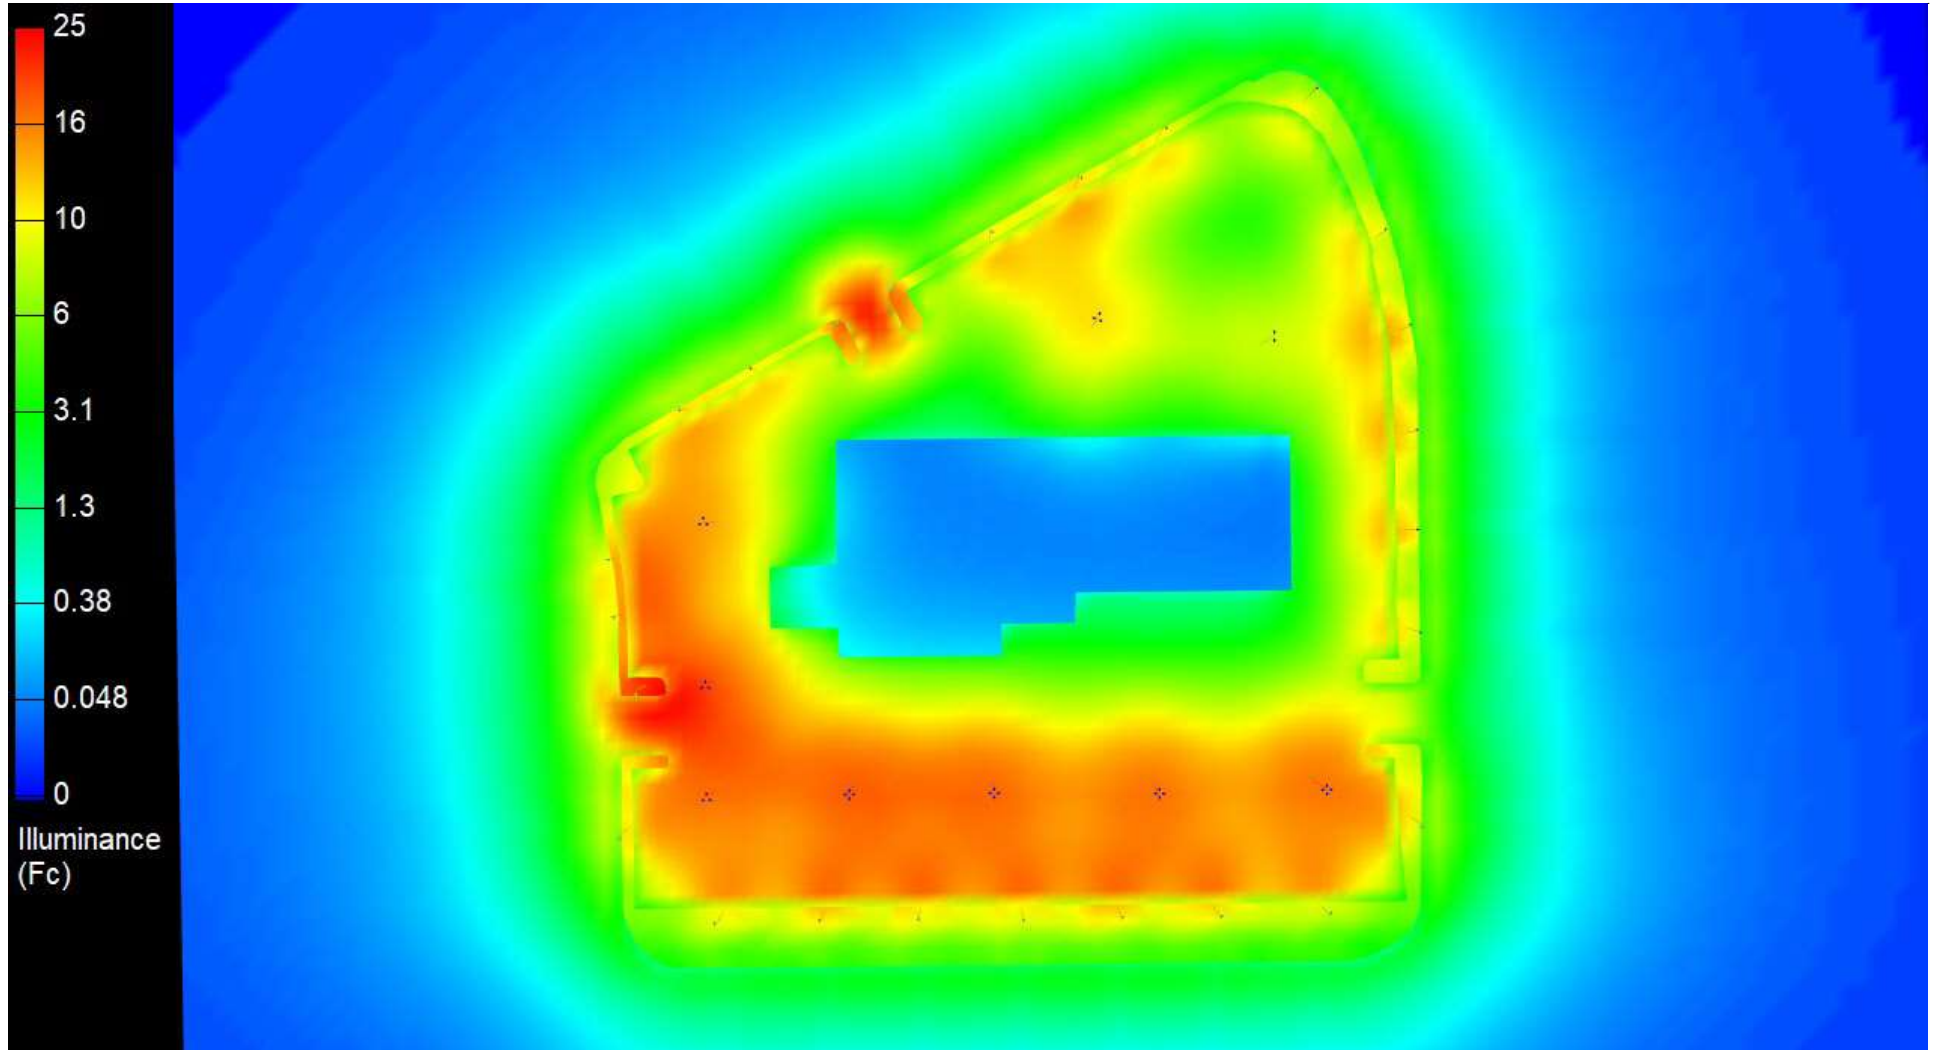

Benton Nissan

1834 US Highway 78 Oxford
AL 3620

Illumination Design

mySupplier.com

5935 Shiloh Road E.
Suite 400, Alpharetta
GA 30005

www.mysupplier.com