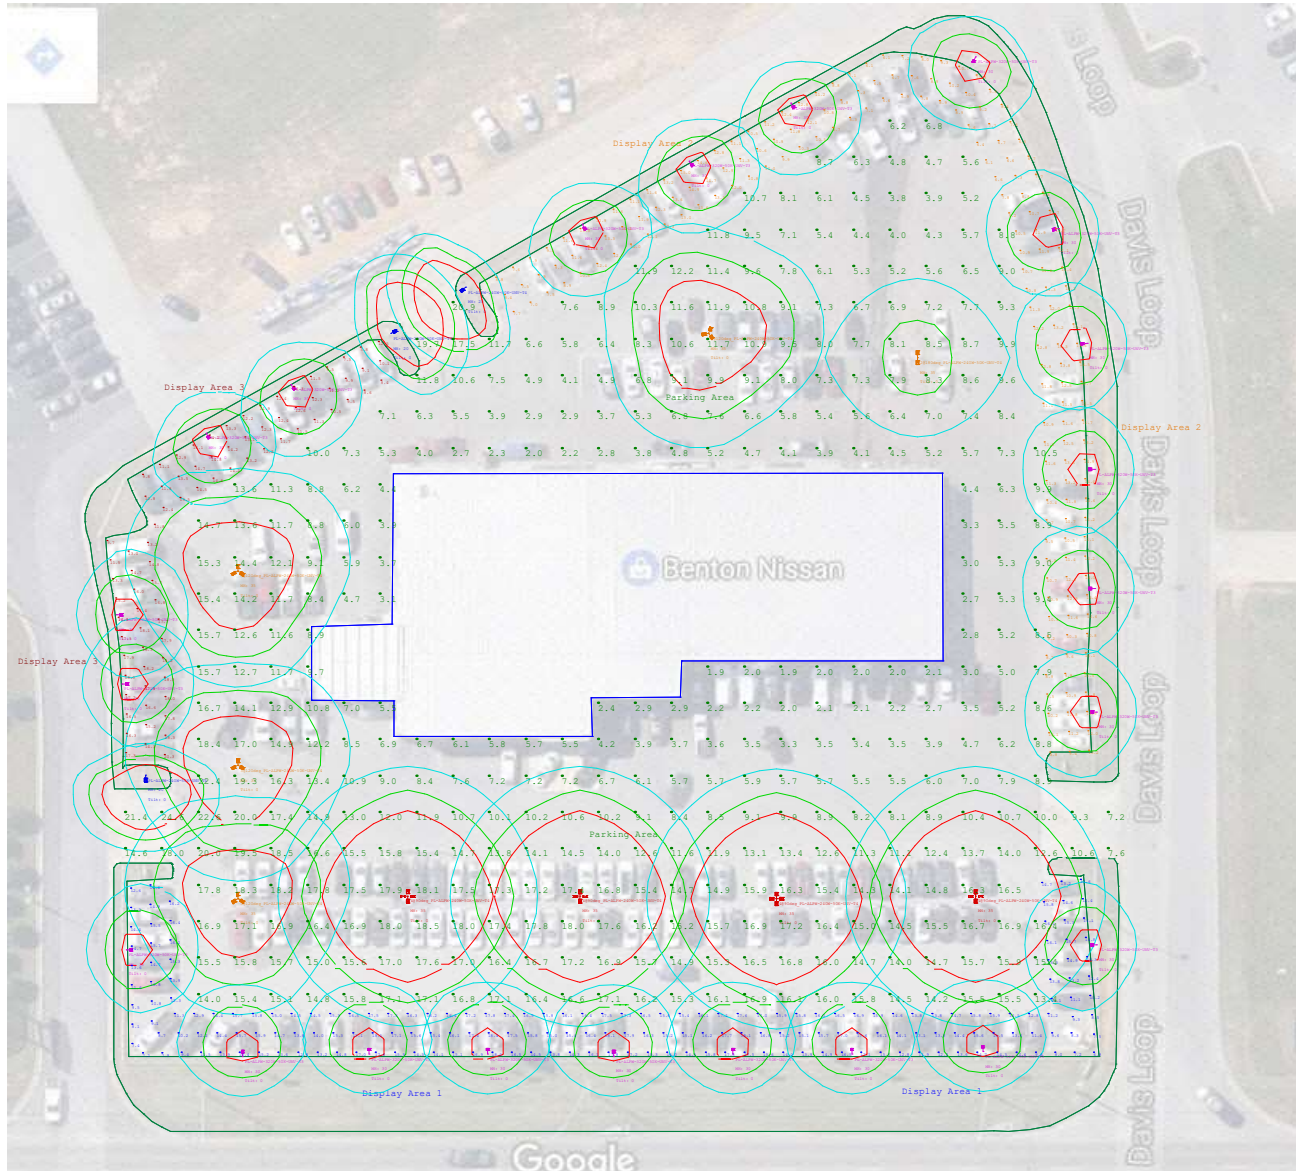

Benton Nissan

1834 US Highway 78 Oxford
AL 3620

Illumination Design

mySupplier.com

5935 Shiloh Road E.
Suite 400, Alpharetta
GA 30005

www.mysupplier.com

mysupplier