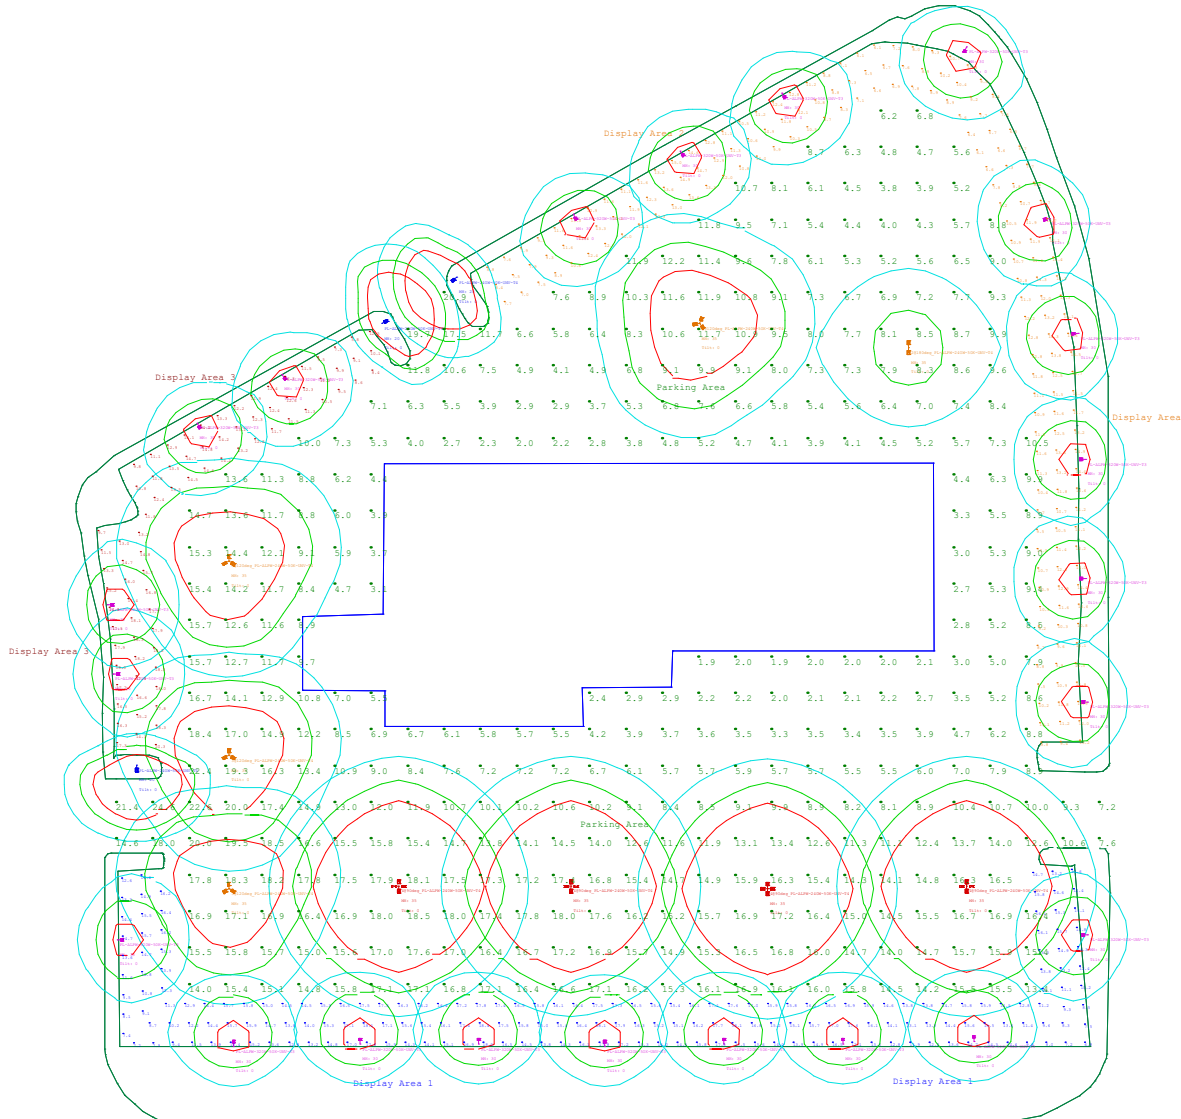

1834 US Highway 78 Oxford
AL 3620

Illumination Design

mySupplier.com

5935 Shiloh Road E.
Suite 400, Alpharetta
GA 30005

www.mysupplier.com

mysupplier

Benton Nissan

1834 US Highway 78 Oxford
AL 3620