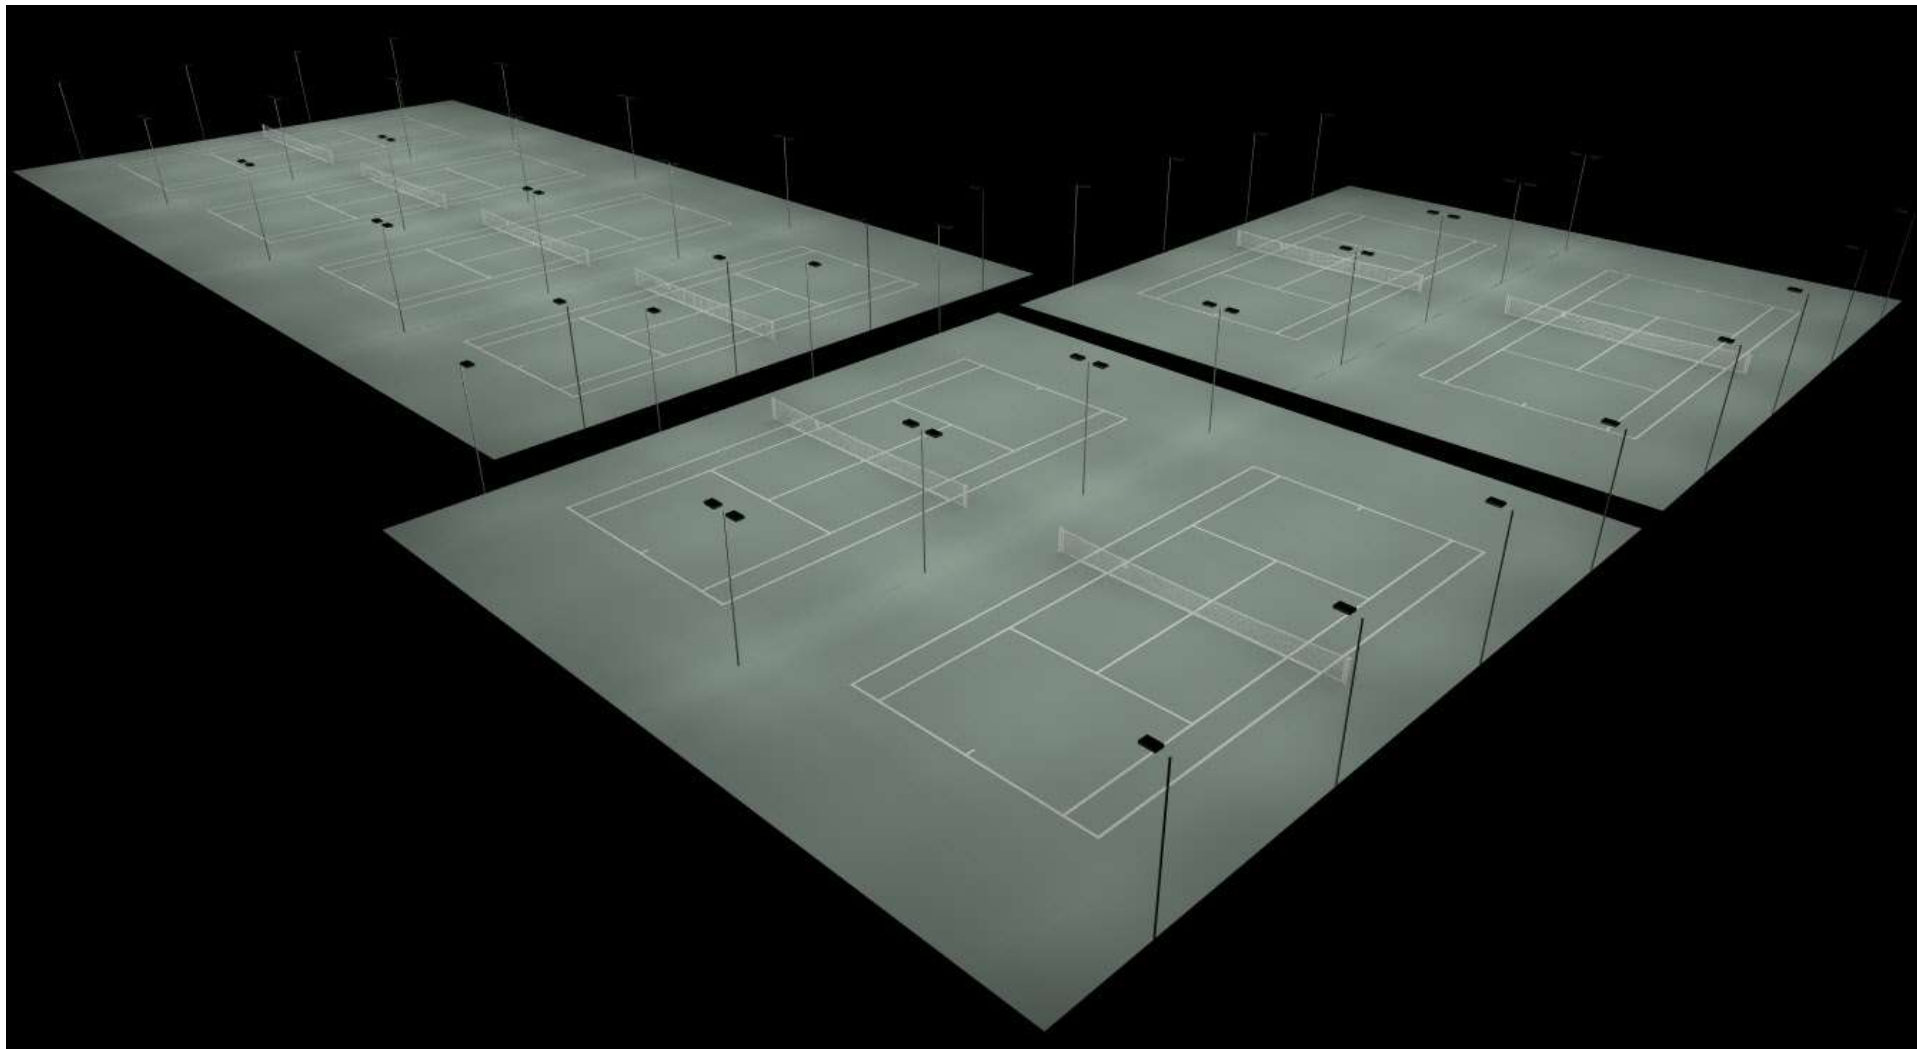

Tennis Court Lighting

Mounting Height: 20'

mySupplier.com

5935 Shiloh Road E.
Suite 400, Alpharetta
GA 30005

www.mysupplier.com

mysupplier

Tennis Court Lighting

Mounting Height: 20'