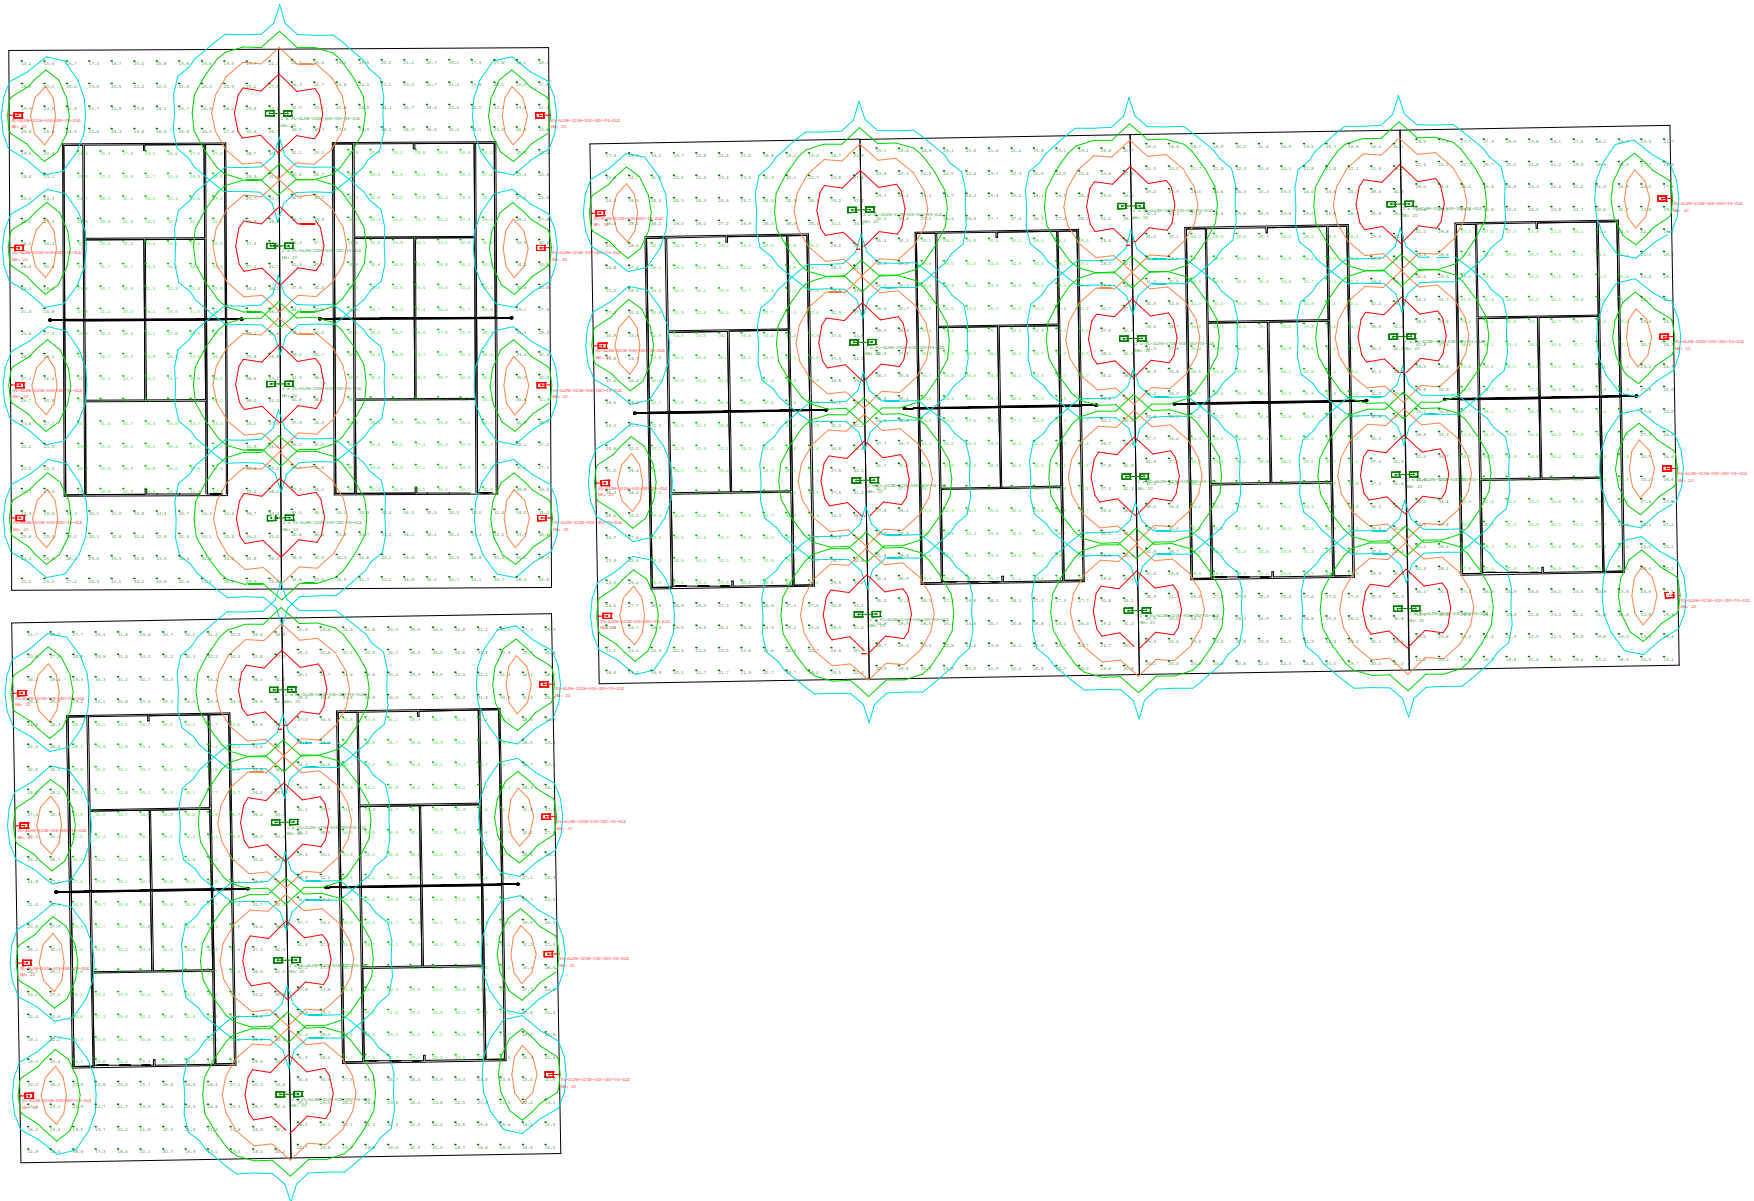

Numeric Summary						
Label	CalcType	Units	Avg	Max	Min	Min/Avg
Tennis Court Inner 1	Illuminance	Fc	31.63	37.8	19.5	0.62
Tennis Court Inner 2	Illuminance	Fc	32.98	38.7	24.7	0.75
Tennis Court Inner 3	Illuminance	Fc	31.54	38.8	24.1	0.76
Tennis Court Inner 4	Illuminance	Fc	31.87	36.8	23.4	0.73
Tennis Court Inner 5	Illuminance	Fc	31.81	38.2	24.3	0.76
Tennis Court Inner 6	Illuminance	Fc	32.47	40.4	23.8	0.73
Tennis Court Inner 7	Illuminance	Fc	32.51	40.2	24.0	0.74
Tennis Court Inner 8	Illuminance	Fc	30.27	37.9	21.9	0.72
Tennis Court Outer 1	Illuminance	Fc	28.40	43.1	13.2	0.46
Tennis Court Outer 2	Illuminance	Fc	29.86	42.5	14.3	0.48
Tennis Court Outer 3	Illuminance	Fc	28.32	43.4	12.9	0.46
Tennis Court Outer 4	Illuminance	Fc	28.79	42.2	12.5	0.43
Tennis Court Outer 5	Illuminance	Fc	27.20	42.9	17.3	0.64
Tennis Court Outer 6	Illuminance	Fc	28.76	42.9	18.6	0.65
Tennis Court Outer 7	Illuminance	Fc	28.72	42.5	18.1	0.63
Tennis Court Outer 8	Illuminance	Fc	24.89	41.6	11.7	0.47

Tennis Court Lighting

mySupplier.com

5935 Shiloh Road E.
Suite 400, Alpharetta
GA 30005

mysupplier

Mounting Height: 20'

www.mysupplier.com

Tennis Court Lighting

mySupplier.com

5935 Shiloh Road E.
Suite 400, Alpharetta
GA 30005

mysupplier

Mounting Height: 20'

www.mysupplier.com

Tennis Court Lighting

Mounting Height: 20'

mySupplier.com

5935 Shiloh Road E.
Suite 400, Alpharetta
GA 30005