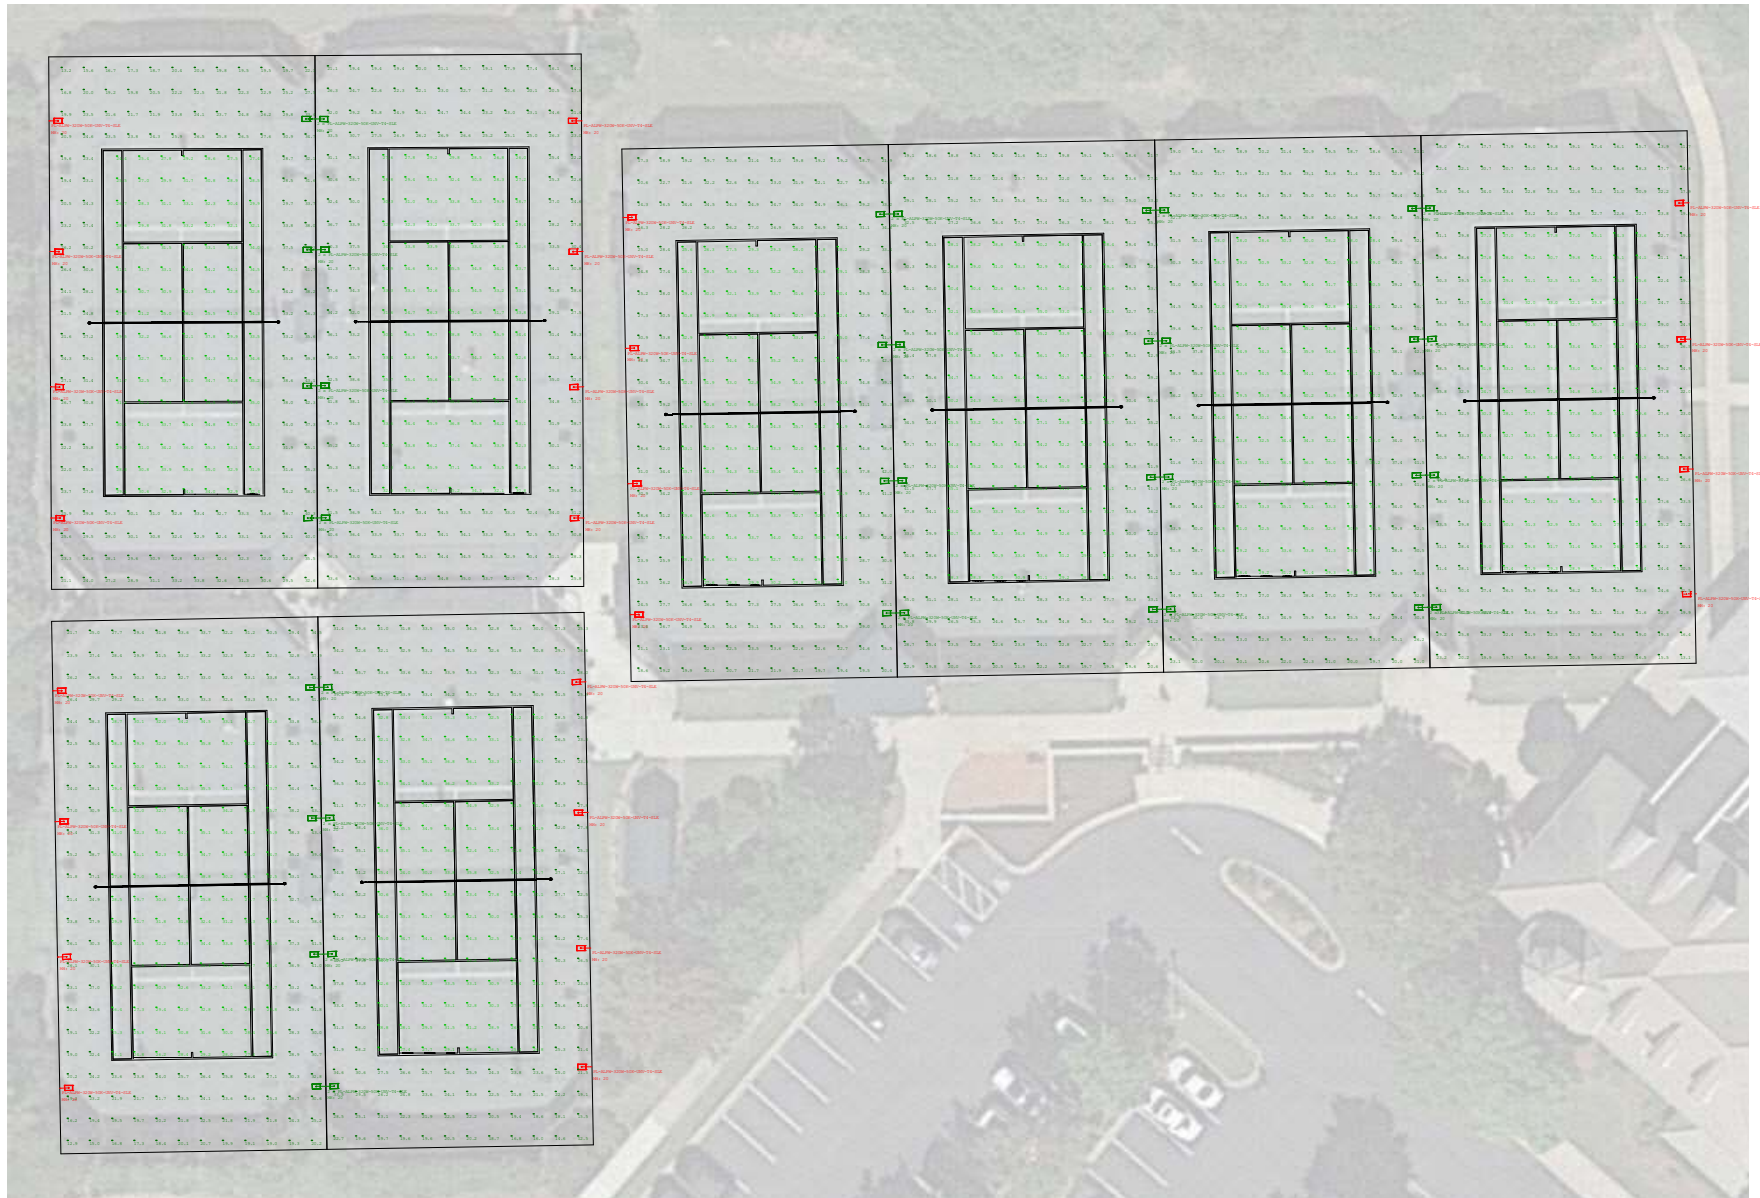

Numeric Summary						
Label	CalcType	Units	Avg	Max	Min	Min/Avg
Tennis Court Inner 1	Illuminance	Fc	31.63	37.8	19.5	0.62
Tennis Court Inner 2	Illuminance	Fc	32.98	38.7	24.7	0.75
Tennis Court Inner 3	Illuminance	Fc	31.54	38.8	24.1	0.76
Tennis Court Inner 4	Illuminance	Fc	31.87	36.8	23.4	0.73
Tennis Court Inner 5	Illuminance	Fc	31.81	38.2	24.3	0.76
Tennis Court Inner 6	Illuminance	Fc	32.47	40.4	23.8	0.73
Tennis Court Inner 7	Illuminance	Fc	32.51	40.2	24.0	0.74
Tennis Court Inner 8	Illuminance	Fc	30.27	37.9	21.9	0.72
Tennis Court Outer 1	Illuminance	Fc	28.40	43.1	13.2	0.46
Tennis Court Outer 2	Illuminance	Fc	29.86	42.5	14.3	0.48
Tennis Court Outer 3	Illuminance	Fc	28.32	43.4	12.9	0.46
Tennis Court Outer 4	Illuminance	Fc	28.79	42.2	12.5	0.43
Tennis Court Outer 5	Illuminance	Fc	27.20	42.9	17.3	0.64
Tennis Court Outer 6	Illuminance	Fc	28.76	42.9	18.6	0.65
Tennis Court Outer 7	Illuminance	Fc	28.72	42.5	18.1	0.63
Tennis Court Outer 8	Illuminance	Fc	24.89	41.6	11.7	0.47

Tennis Court Lighting

mySupplier.com

5935 Shiloh Road E.
Suite 400, Alpharetta
GA 30005

mysupplier

Mounting Height: 20'

www.mysupplier.com

Tennis Court Lighting

mySupplier.com

5935 Shiloh Road E.
Suite 400, Alpharetta
GA 30005

mysupplier

Mounting Height: 20'

www.mysupplier.com

Tennis Court Lighting

Mounting Height: 20'

mySupplier.com

5935 Shiloh Road E.
Suite 400, Alpharetta
GA 30005